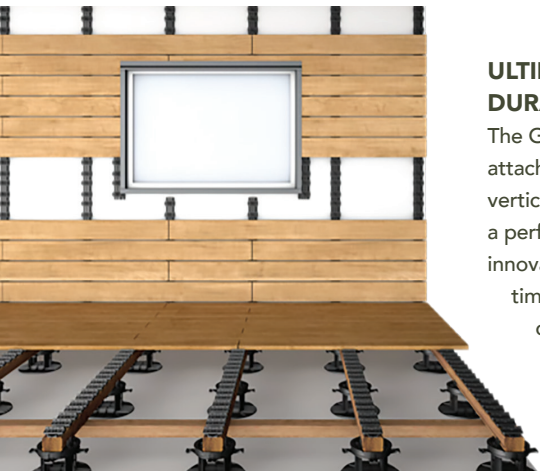

## BUILD WITH CASCADE COLLECTION

Elevate your construction projects with Cascade Collection, a cutting-edge solution designed for efficiency and ease. The system features GRAD Concept and custom-milled premier wood products from Accoya, Arbor Wood, and LDCwood.

### ULTIMATE VERSATILITY, DURABILITY, AND FLEXIBILITY

The Grad system is an award-winning attachment solution for horizontal and vertical uses like decking, cladding and a perfect rainscreen application. The innovative hidden fastener system saves time and money on installation and is a durable and flexible system that will last for years.